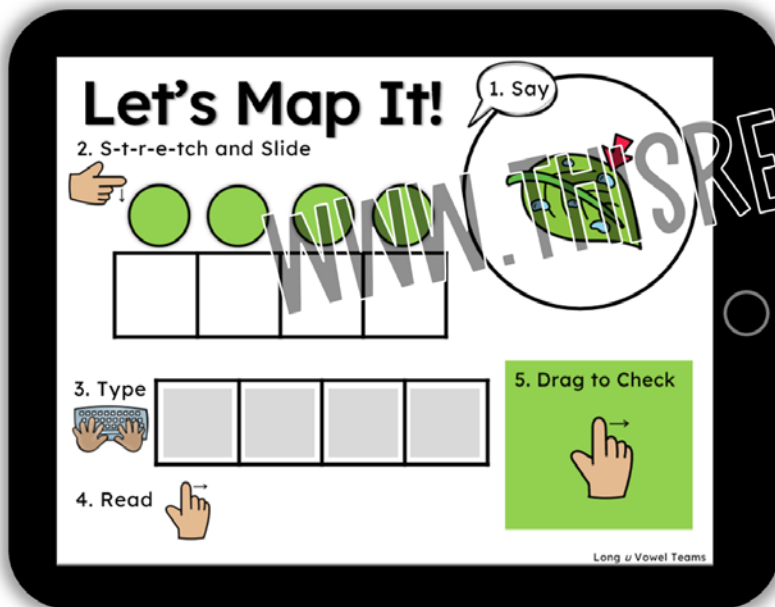

LET'S MAP IT!

Long u Vowel Team Task Cards

PREVIEW

20 PRINTABLE TASK CARDS

Self-checking cards ~ color and blackline included.

20 DIGITAL TASK CARDS

Self-checking
digital cards...

formatted for
Google Slides
and **Seesaw.**