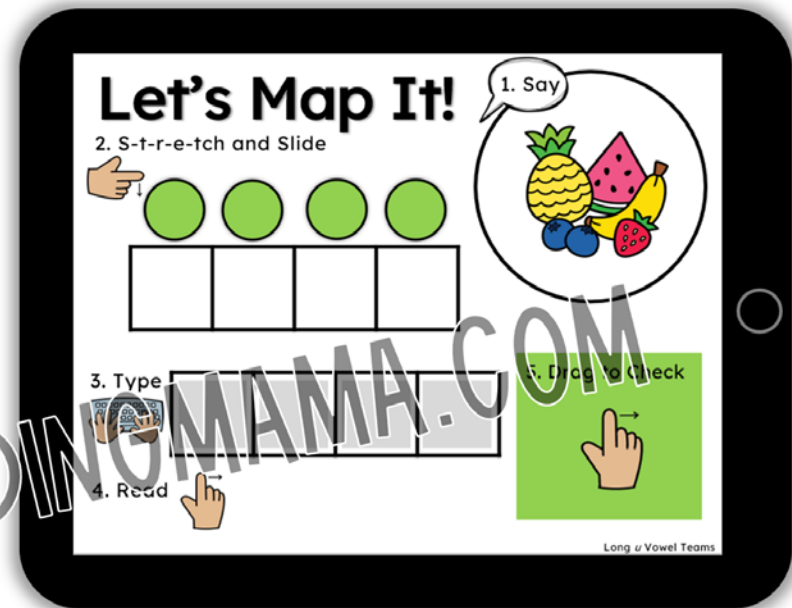

LET'S MAP IT!

Long u Vowel Team Task Cards

PREVIEW

20 PRINTABLE TASK CARDS

Self-checking cards ~ color and blackline included.

20 DIGITAL TASK CARDS

Self-checking
digital cards...

formatted for
Google Slides
and **Seesaw.**